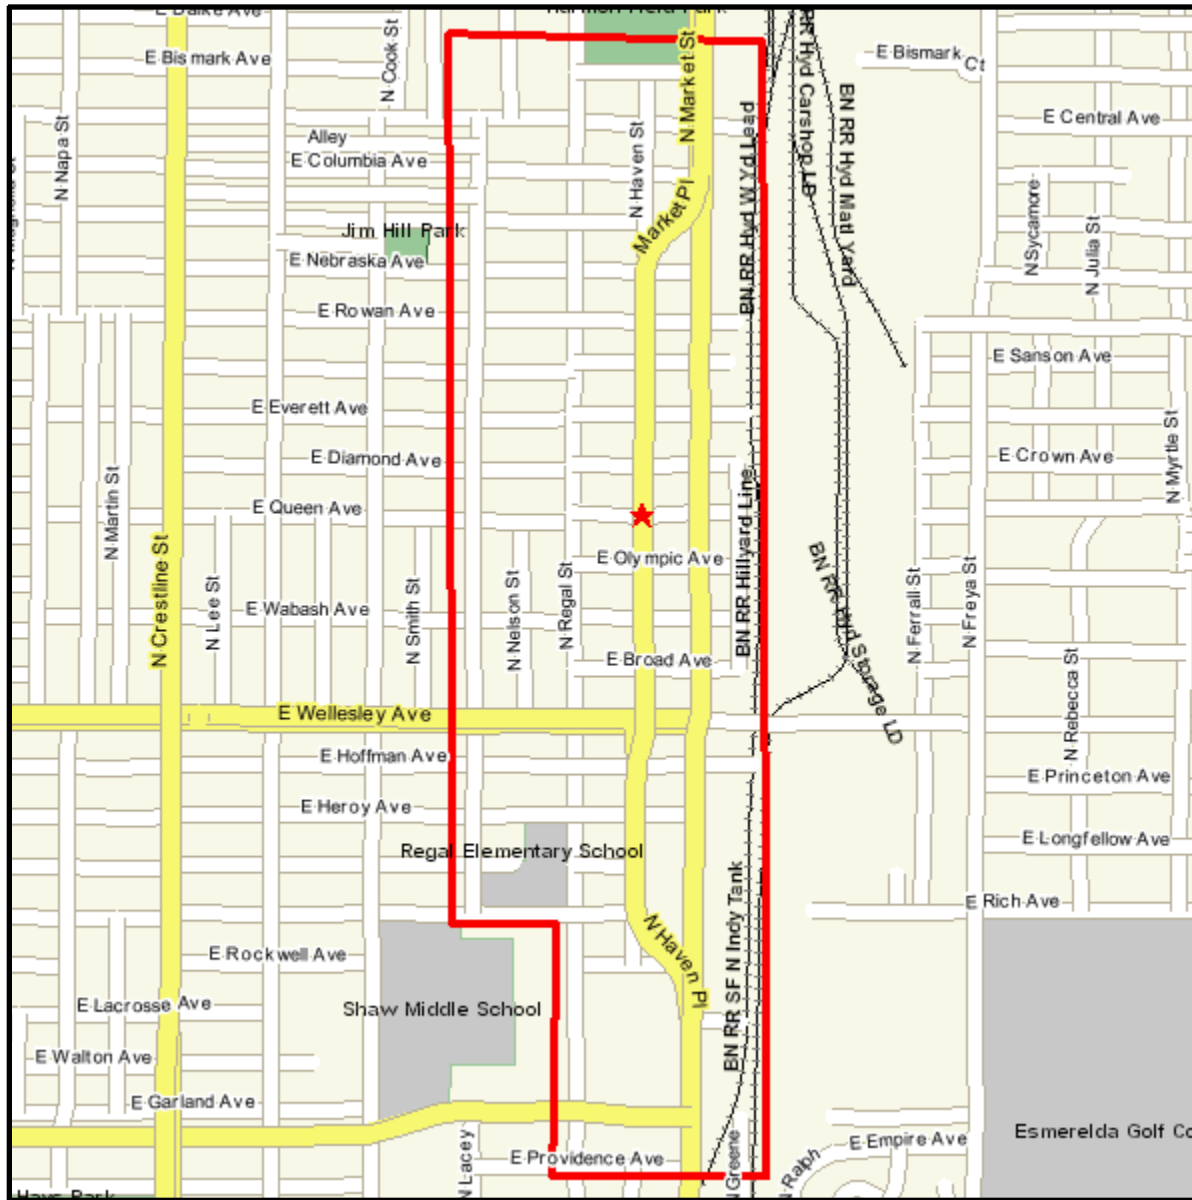

Area Map

Prepared For:

Order #: 968387950
Site: 01

HILLYARD (POLYGON) 1,

Coord: 47.704200, -117.366300
Polygon - See Appendix for Points

Area Map

Prepared For:

Order #: 968387950
Site: 01

Appendix: Area Listing

Area Name: **HILLYARD (POLYGON) 1**

N HAVEN ST AT E QUEEN AVE, SPOKANE, WA 99217

Type: Polygon 1

Polygon Points:

47.696867	-117.371398	47.696867	-117.368599	47.692360	-117.368699	47.692360	-117.363001
47.712676	-117.363101	47.712811	-117.371498	47.696867	-117.371398	47.692360	-117.363001