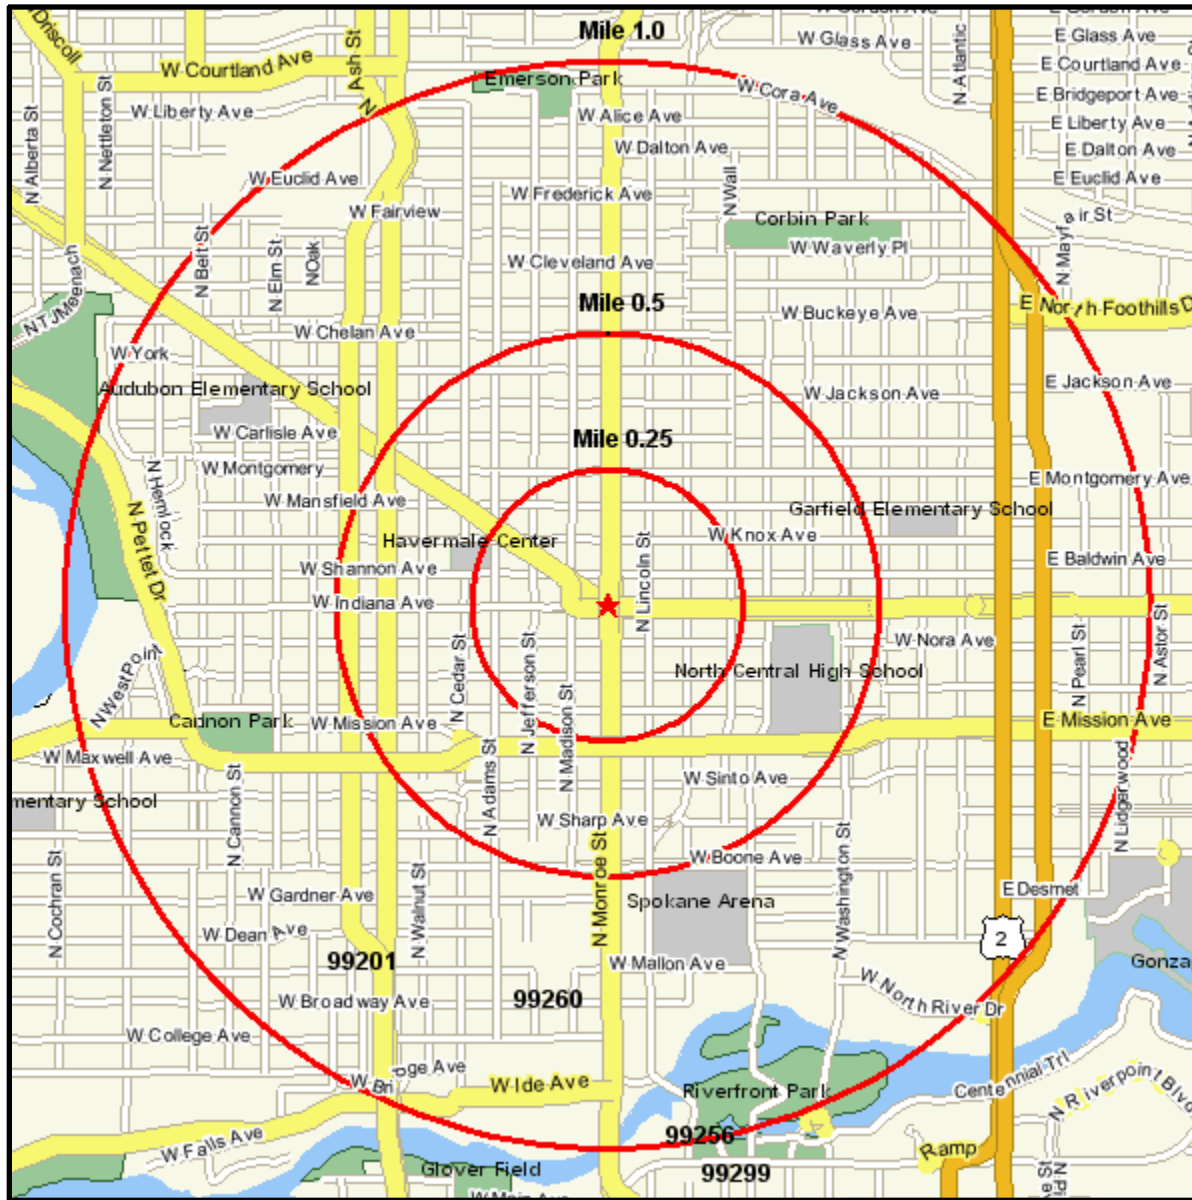

# Area Map

Prepared For:

Order #: 968387940  
Site: 01

COMPLETE (RADIUS) 1,

Coord: 47.675000, -117.426800  
Radius - See Appendix for Details

### Area Name: COMPLETE (RADIUS) 1

Type: Radius 1

**Radius Definition:**

---

W NORTHWEST BLVD AT W INDIANA AVE  
SPOKANE, WA 99205

Center Point: 47.675000 -117.426800  
Circle/Band: 0.00 - 0.25

### Area Name: COMPLETE (RADIUS) 1

Type: Radius 2

**Radius Definition:**

---

W NORTHWEST BLVD AT W INDIANA AVE  
SPOKANE, WA 99205

Center Point: 47.675000 -117.426800  
Circle/Band: 0.00 - 0.50

### Area Name: COMPLETE (RADIUS) 1

Type: Radius 3

**Radius Definition:**

---

W NORTHWEST BLVD AT W INDIANA AVE  
SPOKANE, WA 99205

Center Point: 47.675000 -117.426800  
Circle/Band: 0.00 - 1.00